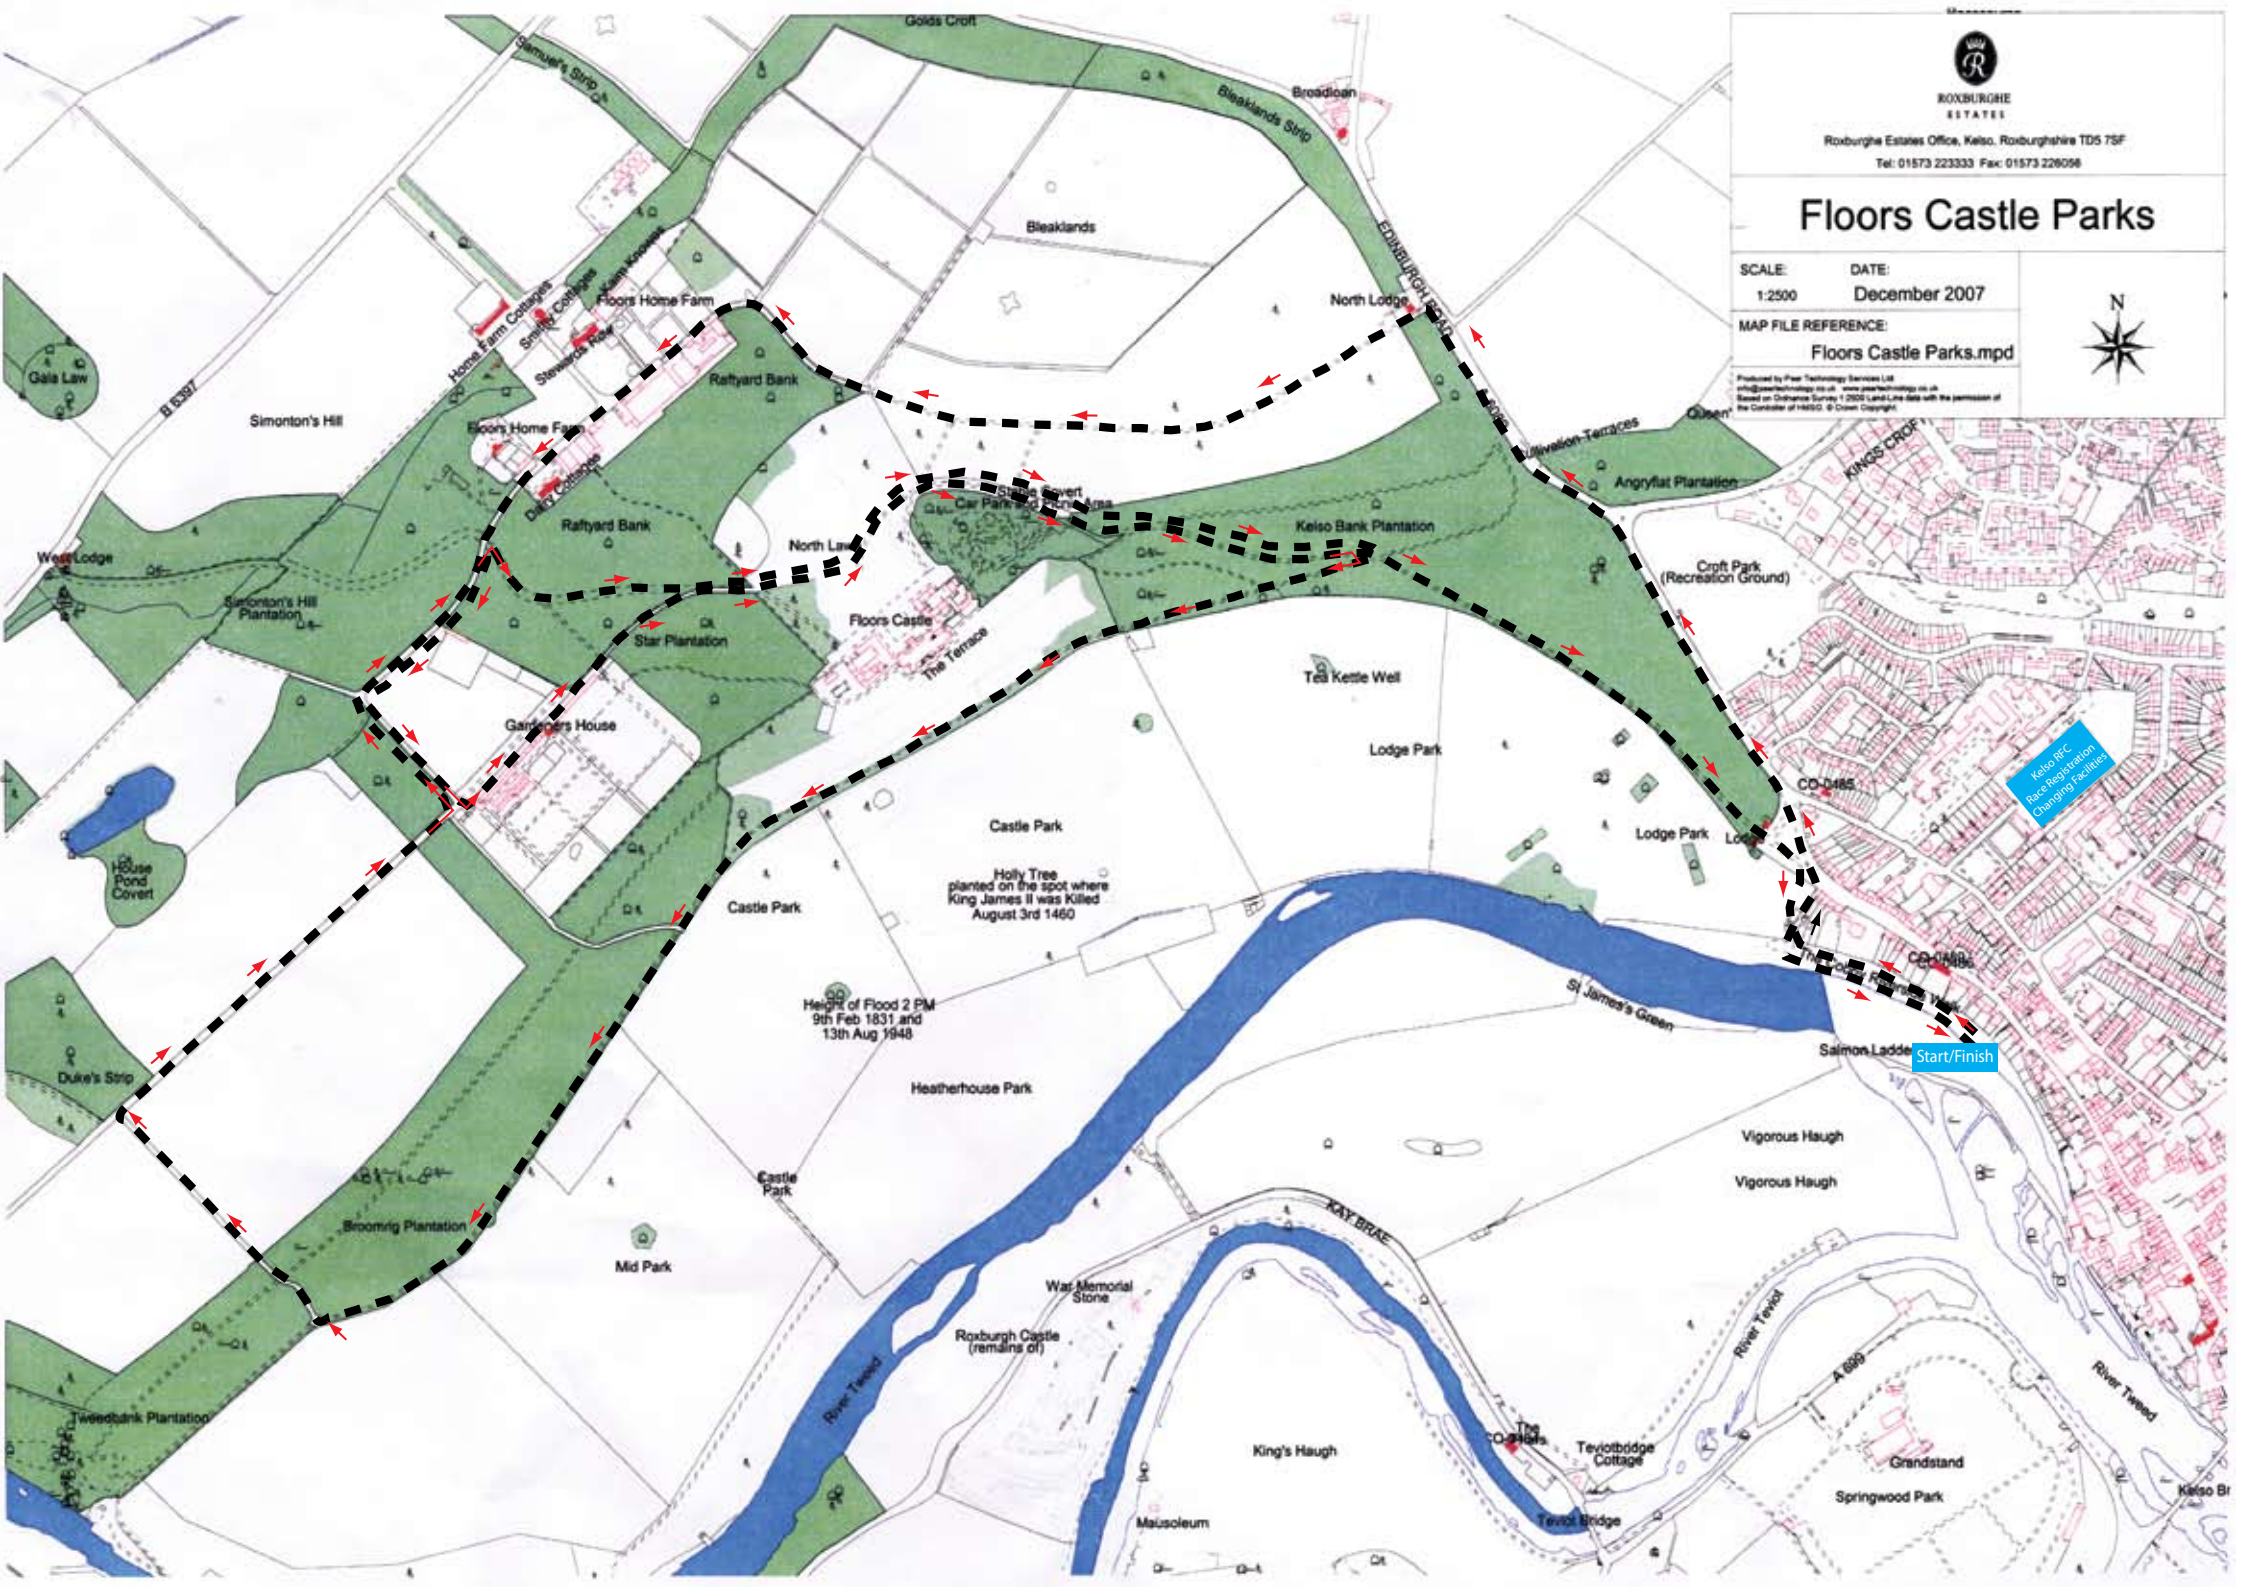

ROXBURGH
ESTATES

Roxburgh Estates Office, Kelso, Roxburghshire TD5 7SF
Tel: 01573 223333 Fax: 01573 226056

Floors Castle Parks

SCALE: 1:2500 DATE: December 2007

MAP FILE REFERENCE:
Floors Castle Parks.mpd

Kelso RFC
Rare Registration
Changing Facilities

Start/Finish

Height of Flood 2 PM
9th Feb 1831 and
13th Aug 1948

Holly Tree
planted on the spot where
King James II was Killed
August 3rd 1460